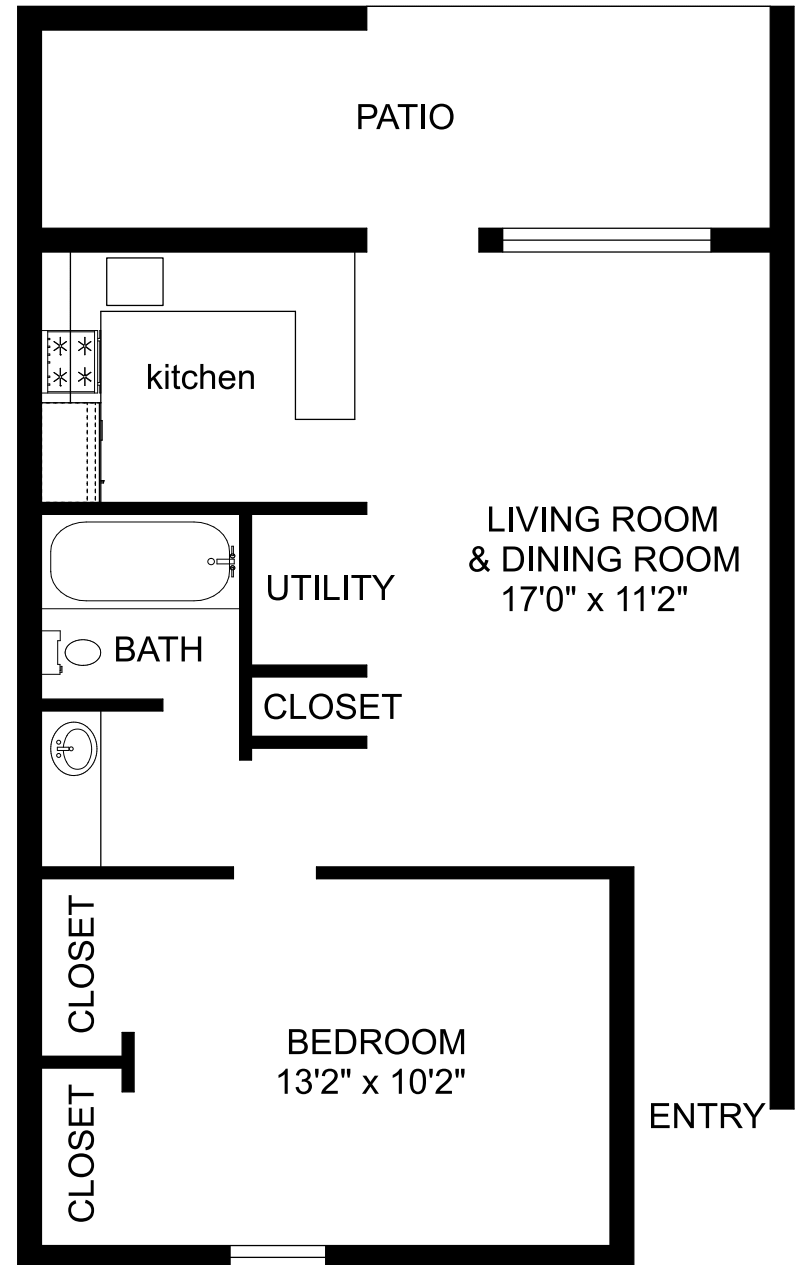

  
**PEPPERTREE**  
A p a r t m e n t s

**Interior Luxuries Include:**

- Carpet
- Frost-Free Refrigerator
- Spacious Floorplans
- Generous closets
- Tiled Floors in Kitchen and Bath
- Large floor plans with great design
- Interior neutral color scheme

**Community Distinctions include:**

- Playground
- On-Site Laundry Facilities
- Located close to shopping, entertainment and schools
- Superior resident service

**Audrey**  
**1 bedroom/1 bath room**  
**Approximately 560 square feet**