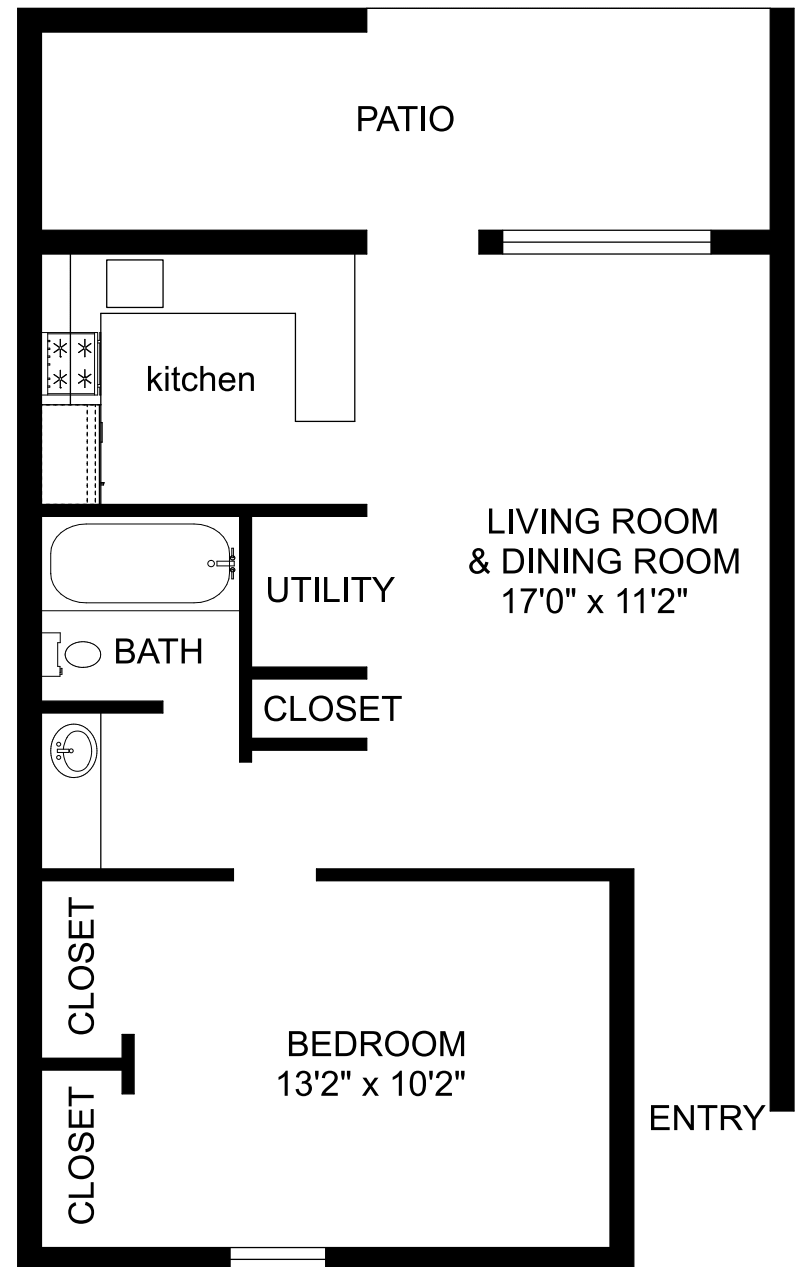

PEPPERTREE
A p a r t m e n t s

Interior Luxuries Include:

- Carpet
- Frost-Free Refrigerator
- Spacious Floorplans
- Generous closets
- Tiled Floors in Kitchen and Bath
- Large floor plans with great design
- Interior neutral color scheme

Community Distinctions include:

- Playground
- On-Site Laundry Facilities
- Located close to shopping, entertainment and schools
- Superior resident service

Audrey
1 bedroom/1 bath room
Approximately 560 square feet