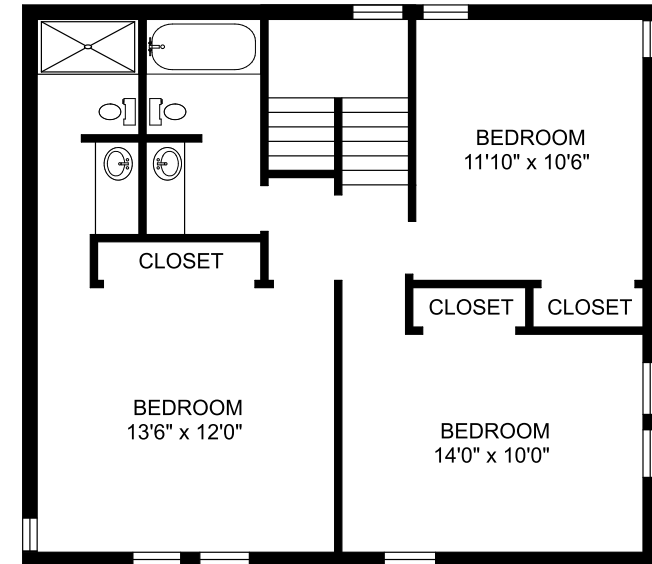

PEPPERTREE
A p a r t m e n t s

Interior Luxuries Include:

- Carpet
- Frost-Free Refrigerator
- Spacious Floorplans
- Generous closets
- Tiled Floors in Kitchen and Bath
- Large floor plans with great design
- Interior neutral color scheme

Community Distinctions include:

- Playground
- On-Site Laundry Facilities
- Located close to shopping, entertainment and schools
- Superior resident service

Clifton
3 bedroom/3 bath room
Approximately 1,375 square feet

UPPER LEVEL

LOWER LEVEL