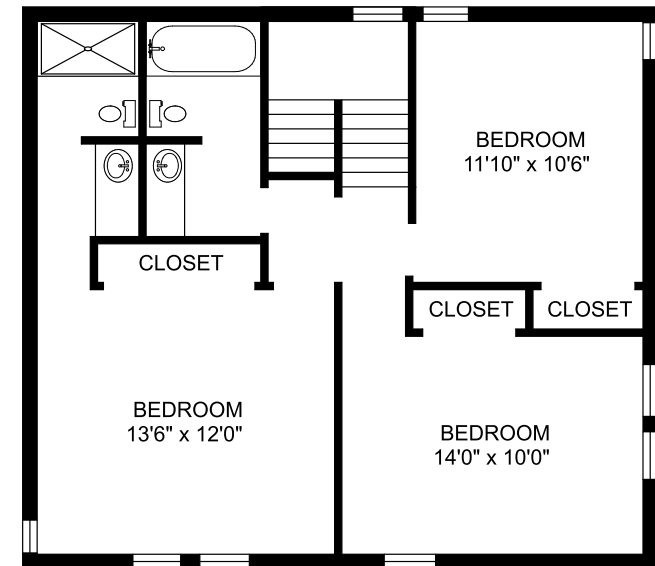

PEPPERTREE
A p a r t m e n t s

Interior Luxuries Include:

- Carpet
- Frost-Free Refrigerator
- Spacious Floorplans
- Generous closets
- Tiled Floors in Kitchen and Bath
- Large floor plans with great design
- Interior neutral color scheme

Community Distinctions include:

- Playground
- On-Site Laundry Facilities
- Located close to shopping, entertainment and schools
- Superior resident service

Clifton
3 bedroom/3 bath room
Approximately 1,375 square feet

UPPER LEVEL

LOWER LEVEL