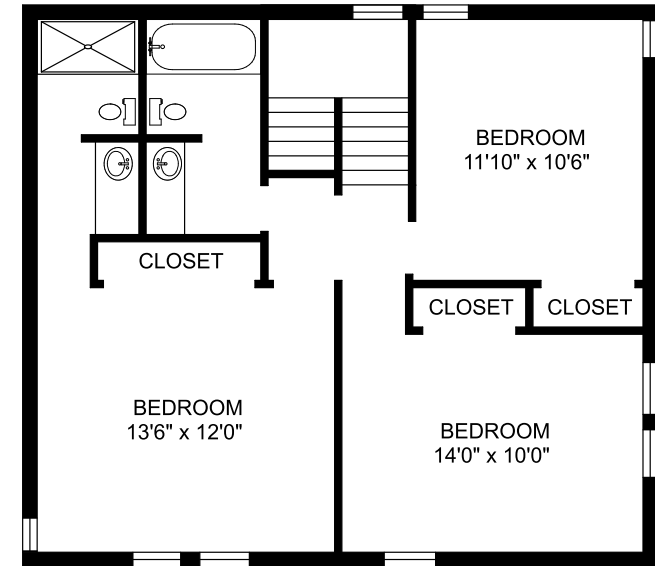

PEPPERTREE
A p a r t m e n t s

Interior Luxuries Include:

- Carpet
- Frost-Free Refrigerator
- Spacious Floorplans
- Generous closets
- Tiled Floors in Kitchen and Bath
- Large floor plans with great design
- Interior neutral color scheme

Community Distinctions include:

- Playground
- On-Site Laundry Facilities
- Located close to shopping, entertainment and schools
- Superior resident service

Clifton
3 bedroom/3 bath room
Approximately 1,375 square feet

UPPER LEVEL