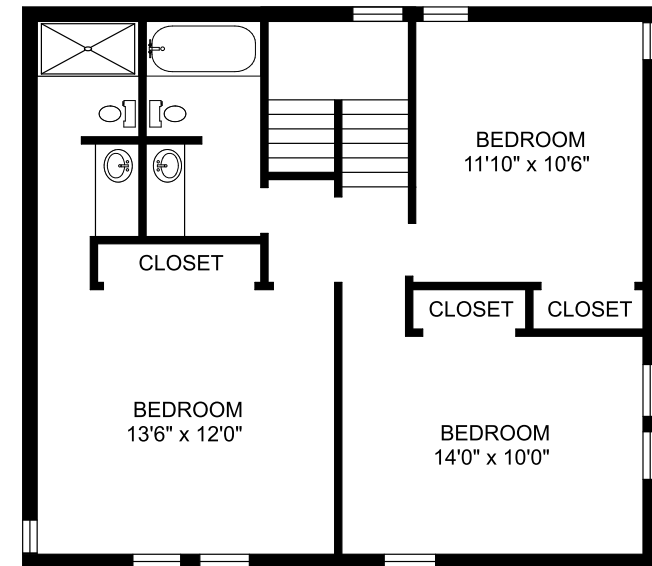

  
**PEPPERTREE**  
A p a r t m e n t s

**Interior Luxuries Include:**

- Carpet
- Frost-Free Refrigerator
- Spacious Floorplans
- Generous closets
- Tiled Floors in Kitchen and Bath
- Large floor plans with great design
- Interior neutral color scheme

**Community Distinctions include:**

- Playground
- On-Site Laundry Facilities
- Located close to shopping, entertainment and schools
- Superior resident service

**Clifton**  
**3 bedroom/3 bath room**  
**Approximately 1,375 square feet**

UPPER LEVEL

LOWER LEVEL