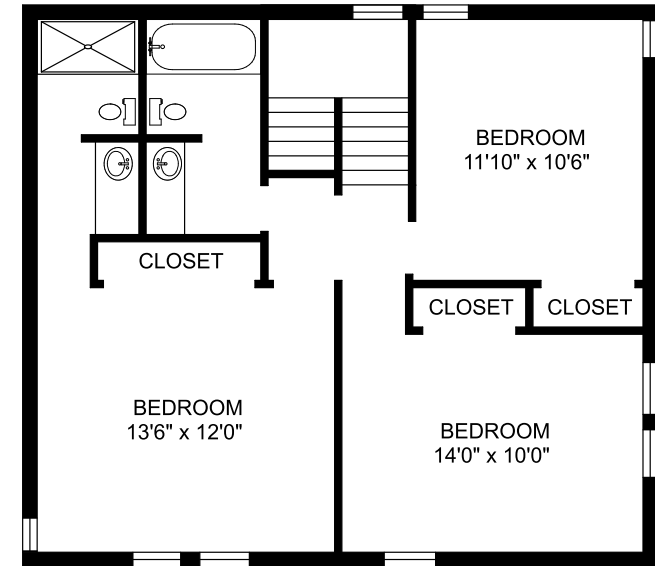

PEPPERTREE
A p a r t m e n t s

Interior Luxuries Include:

- Carpet
- Frost-Free Refrigerator
- Spacious Floorplans
- Generous closets
- Tiled Floors in Kitchen and Bath
- Large floor plans with great design
- Interior neutral color scheme

Community Distinctions include:

- Playground
- On-Site Laundry Facilities
- Located close to shopping, entertainment and schools
- Superior resident service

Clifton
3 bedroom/3 bath room
Approximately 1,375 square feet

UPPER LEVEL

LOWER LEVEL