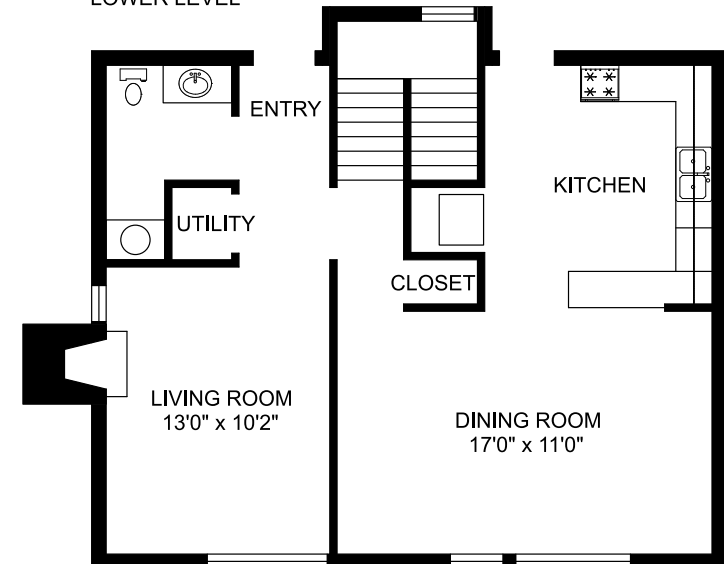

PEPPERTREE
A p a r t m e n t s

Interior Luxuries Include:

- Carpet
- Frost-Free Refrigerator
- Spacious Floorplans
- Generous closets
- Tiled Floors in Kitchen and Bath
- Large floor plans with great design
- Interior neutral color scheme

Community Distinctions include:

- Playground
- On-Site Laundry Facilities
- Located close to shopping, entertainment and schools
- Superior resident service

Clifton
3 bedroom/3 bath room
Approximately 1,375 square feet

UPPER LEVEL

LOWER LEVEL

4243 Graceland Dr., Memphis, TN 38116
(901) 332-4212 * (901) 396-7933 fax
www.peppertreememphis.com

The floor plans may vary from this illustration due to design configuration. Not all features are available in every floor plan. Square footages and room dimensions are approximate.