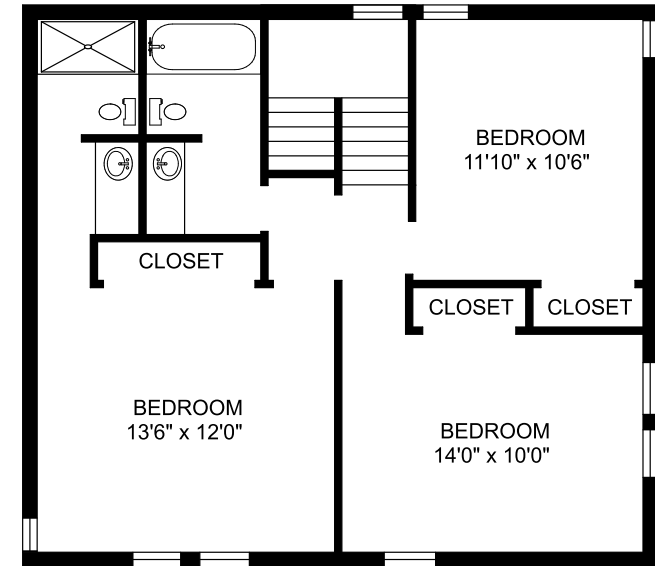

  
**PEPPERTREE**  
A p a r t m e n t s

**Interior Luxuries Include:**

- Carpet
- Frost-Free Refrigerator
- Spacious Floorplans
- Generous closets
- Tiled Floors in Kitchen and Bath
- Large floor plans with great design
- Interior neutral color scheme

**Community Distinctions include:**

- Playground
- On-Site Laundry Facilities
- Located close to shopping, entertainment and schools
- Superior resident service

**Clifton**  
**3 bedroom/3 bath room**  
**Approximately 1,375 square feet**

UPPER LEVEL

LOWER LEVEL