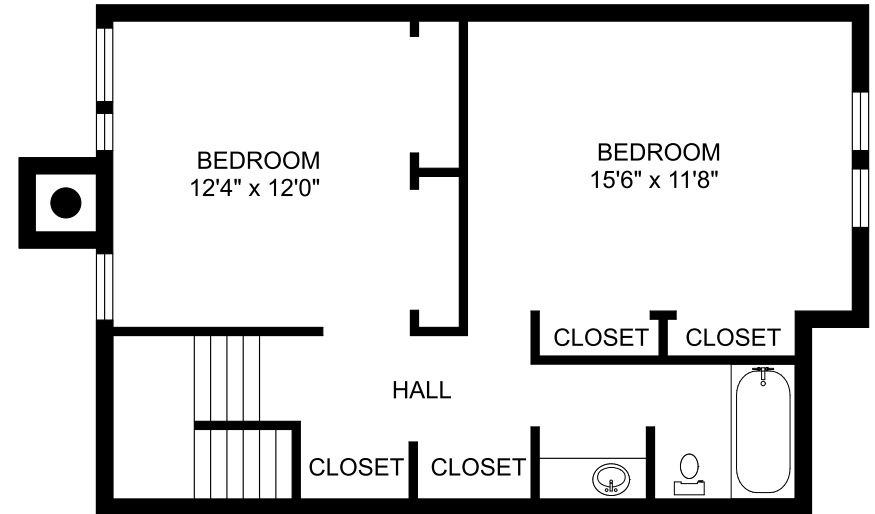

PEPPERTREE
Apartments

Bedford
2 bedroom/2 bath room
Approximately 1,137 square feet

Interior Luxuries Include:

- Carpet
- Frost-Free Refrigerator
- Spacious Floorplans
- Generous closets
- Tiled Floors in Kitchen and Bath
- Large floor plans with great design
- Interior neutral color scheme

Community Distinctions include:

- Playground
- On-Site Laundry Facilities
- Located close to shopping, entertainment and schools
- Superior resident service

UPPER LEVEL