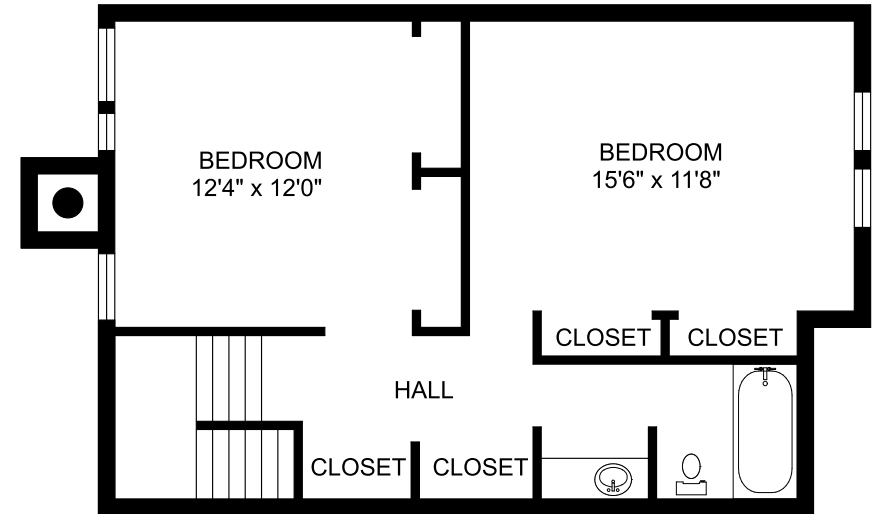

PEPPERTREE
Apartments

Bedford
2 bedroom/2 bath room
Approximately 1,137 square feet

Interior Luxuries Include:

- Carpet
- Frost-Free Refrigerator
- Spacious Floorplans
- Generous closets
- Tiled Floors in Kitchen and Bath
- Large floor plans with great design
- Interior neutral color scheme

Community Distinctions include:

- Playground
- On-Site Laundry Facilities
- Located close to shopping, entertainment and schools
- Superior resident service

UPPER LEVEL