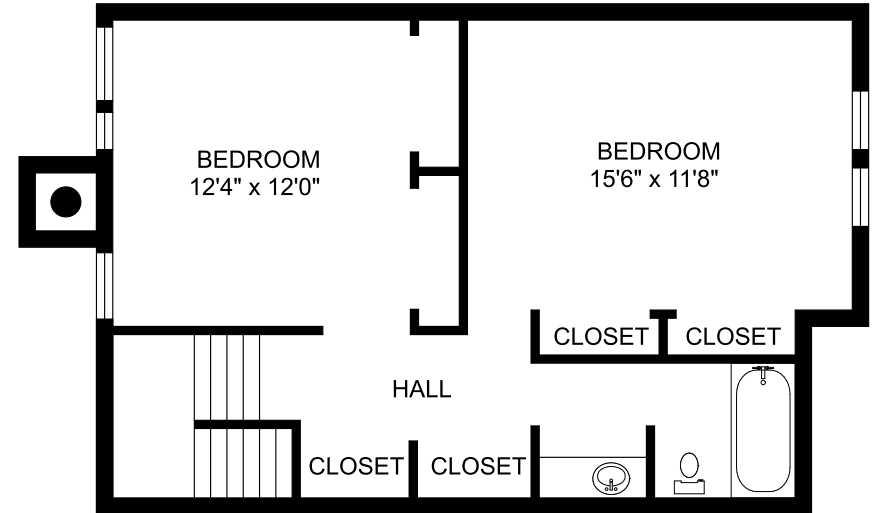

PEPPERTREE
A p a r t m e n t s

Bedford
2 bedroom/2 bath room
Approximately 1,137 square feet

Interior Luxuries Include:

- Carpet
- Frost-Free Refrigerator
- Spacious Floorplans
- Generous closets
- Tiled Floors in Kitchen and Bath
- Large floor plans with great design
- Interior neutral color scheme

Community Distinctions include:

- Playground
- On-Site Laundry Facilities
- Located close to shopping, entertainment and schools
- Superior resident service

UPPER LEVEL