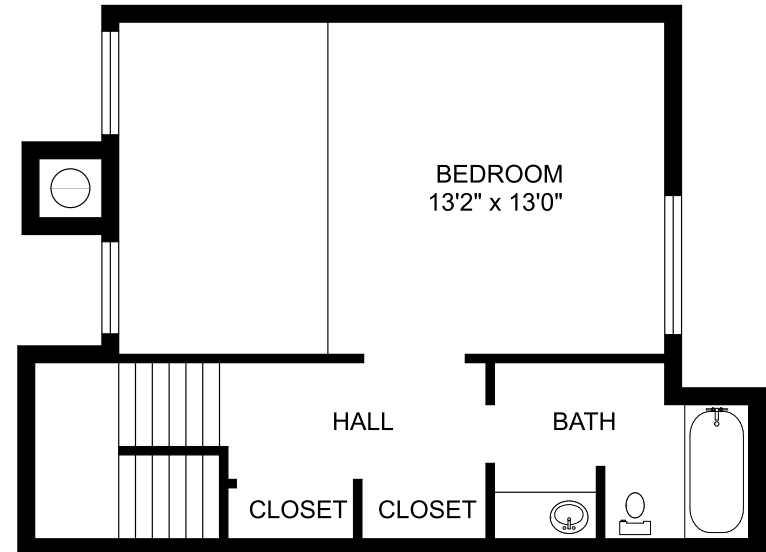

PEPPERTREE
A p a r t m e n t s

Interior Luxuries Include:

- Carpet
- Frost-Free Refrigerator
- Spacious Floorplans
- Generous closets
- Tiled Floors in Kitchen and Bath
- Large floor plans with great design
- Interior neutral color scheme

Community Distinctions include:

- Playground
- On-Site Laundry Facilities
- Located close to shopping, entertainment and schools
- Superior resident service

Ashberry
1 bedroom/2 bath room
Approximately 842 square feet

UPPER LEVEL