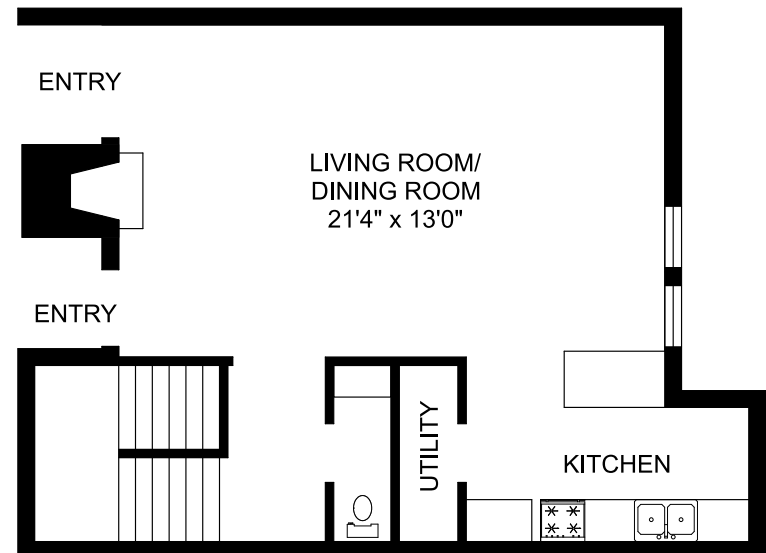

UPPER LEVEL

LOWER LEVEL

4243 Graceland Dr., Memphis, TN 38116
(901) 332-4212 * (901) 396-7933 fax
www.peppertreememphis.com

The floor plans may vary from this illustration due to design configuration. Not all features are available in every floor plan. Square footages and room dimensions are approximate.