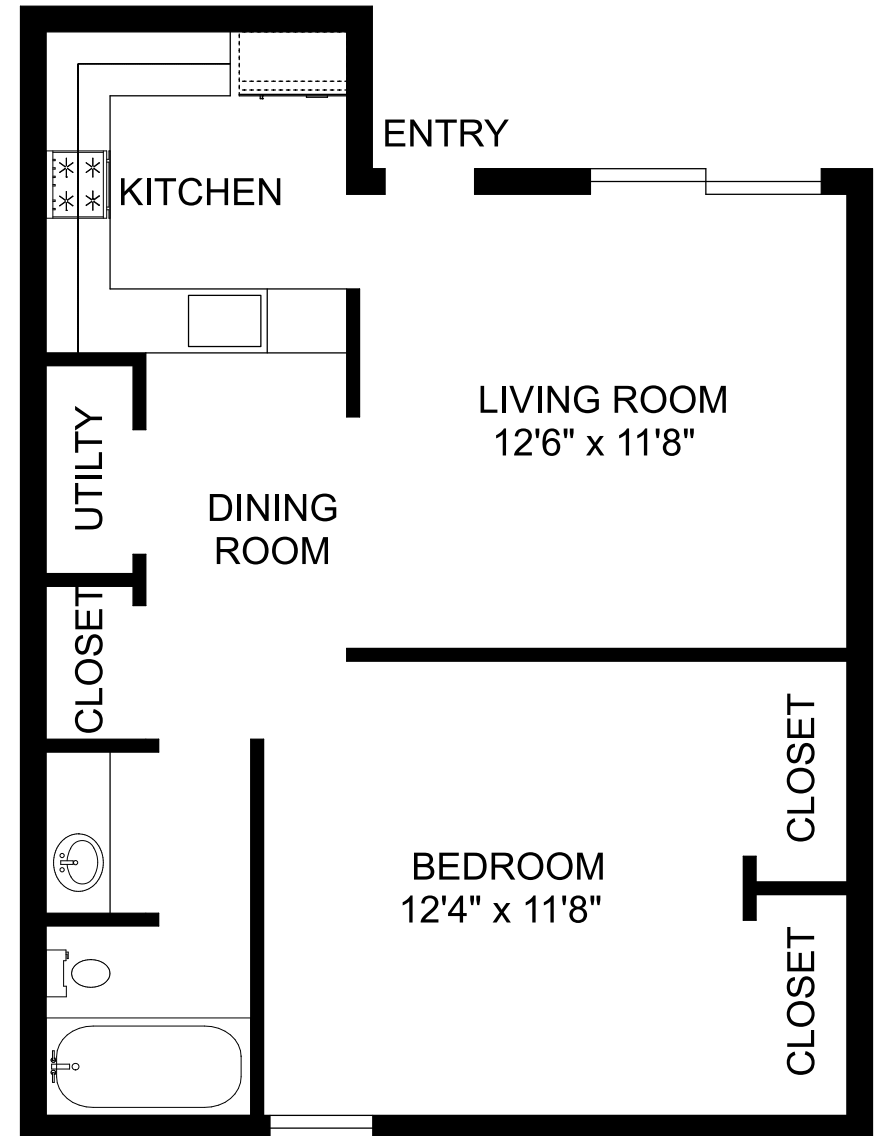

PEPPERTREE
A p a r t m e n t s

Alton
1 bedroom/1 bath room
Approximately 546 square feet

Interior Luxuries Include:

- Carpet
- Frost-Free Refrigerator
- Spacious Floorplans
- Generous closets
- Tiled Floors in Kitchen and Bath
- Large floor plans with great design
- Interior neutral color scheme

Community Distinctions include:

- Playground
- On-Site Laundry Facilities
- Located close to shopping, entertainment and schools
- Superior resident service

4243 Graceland Dr., Memphis, TN 38116
(901) 332-4212 * (901) 396-7933 fax
www.peppertreememphis.com

The floor plans may vary from this illustration due to design configuration. Not all features are available in every floor plan. Square footages and room dimensions are approximate.